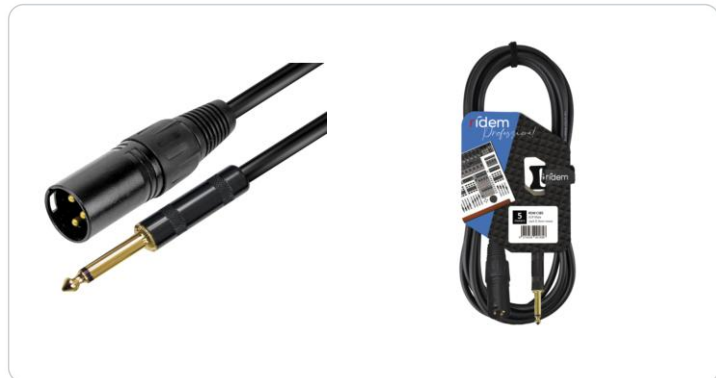

KARMA®

— GLEMM — rídem —

SCHEDA TECNICA / TECHNICAL SHEET

RDM C185

Cavo XLR M - Jack 6.3mm - 5mt

Professional audio cable with gold-plated metal connector for maximum conductivity. On one side there is a male XLR connector and on the other end of the cable a 6.3mm mono Jack connector. Ideal for connecting mixers, powered speakers or in general for any audio connection that requires these connectors. Length: 5m