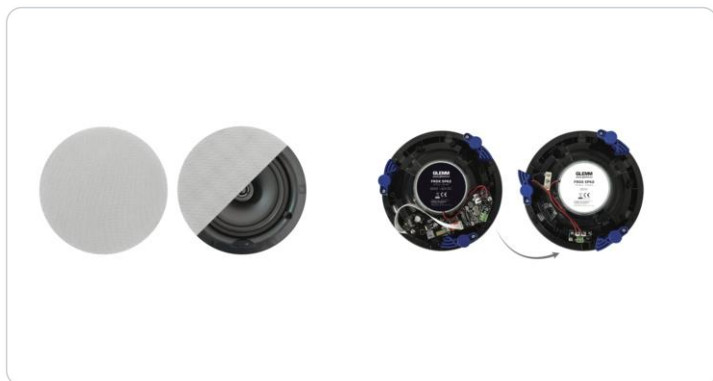

KARMA®

— GLEMM — rîdem —

SCHEDA TECNICA / TECHNICAL SHEET

FRDX SPK2

Diffusore amplificato wireless da soffitto

DOWNLOAD 

Scarica ora
il catalogo aggiornato

SCOPRI TUTTE LE NOVITÀ
SUL NOSTRO SITO

www.karmaitaliana.it

8015439181055

Pair of ceiling speakers suitable for use in combination with the FREEDOM X transmitter. It offers an excellent acoustic performance with a power of about 60W per speaker.

The first speaker is amplified and is able to receive the signal. The second speaker is passive and will be amplified by the first speaker.

The range is about 30mt and operates in 2.4Ghz for maximum performance. Settable on 4 different channels, they are a valid solution for all those situations where you want to avoid pulling cables.