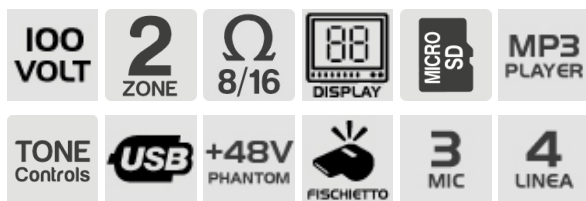

KARMA®

— GLEMM — rídem —

SCHEDA TECNICA / TECHNICAL SHEET

PAA 2480

960W 2-zone amplifier

Professional PA amplifier suitable both for 100V and 8 Ohm signals. It comes with 2 matrix zones to manage 4 line signals and 3 microphone signals. Thanks to its multimedia module it can play MP3 audio from USB sticks, TF cards and bluetooth connections. It includes a sophisticated latest generation FM and DAB+ radio receiver. It also features alarm signal, siren effect and mute function. Each input is independently adjustable in treble and bass. The maximum power is 480W per zone.

MP3 compatible	Yes
Input connectors	XLR + RCA
Output connectors	Terminals
Rack space	2U
Line inputs	4
Mic inputs	3
CD/ USB	It includes USB module with display
Input impedance	8-16 Ohm
Siren & Whistle	Siren
Constant voltage	100V compatible
Multi zone	2 zones
8 Ohm max power	960W
S/N ratio	Line >85dB, Mic > 72dB
Frequency response	60 Hz - 15 KHz (+/-3dB)
Voice priority function	No
RMS power	480W
Multizone	2 zones
Mp3 player	Yes
Equalizing function	No
Matrix	Yes
Max power	960
Bluetooth	yes
Color	black
Weight	9,6 kg
Product dimensions	484 x 405 x 88 mm
Power supply	110V - 230V