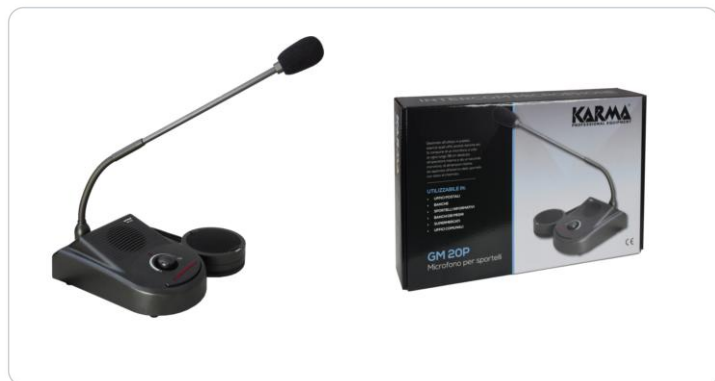

KARMA®

— GLEMM — rídem —

SCHEDA TECNICA / TECHNICAL SHEET

GM 20P

Intercom microphone

ABS

DOWNLOAD 

Scarica ora
il catalogo aggiornato

SCOPRI TUTTE LE NOVITÀ
SUL NOSTRO SITO

www.karmaitaliana.it

8015439600204

Intended for use in public contexts such as post offices, banks, information desks etc. It consists of a 38 cm gooseneck microphone for the desk operator and a second small microphone, to be mounted on the other side of the counter, with call button. They are both endowed with a small speaker, so that voice can be heard through the safety glass.
It is powered through a small external adaptor.

Kind of capsule	Condensed
Material	Plastic
Cable length	3 m
Microphone length	38 cm
Input connectors	RCA
Weight	1,2
Product dimensions	Base: 115x65x170 - Mic 85x85x35mm
Color	Black
Power supply	9V DC (adaptor)