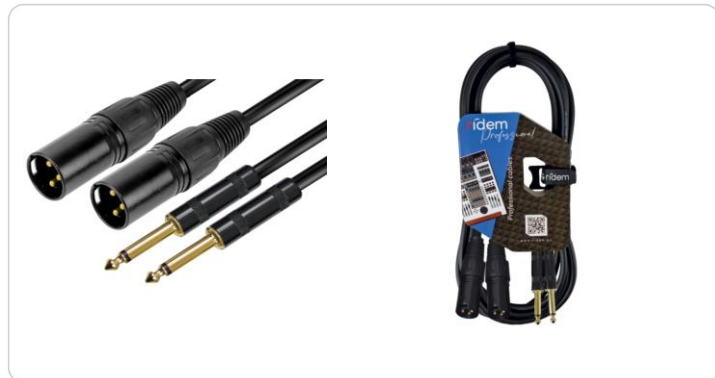

# KARMA®

— GLEMM — rídem —

SCHEDA TECNICA / TECHNICAL SHEET

## RDM C103

Cable 2 x XLR M / 2 x 6.3mm mono jack - 3mt

Professional audio cable with gold-plated metal connectors for maximum conductivity. On one side there are two male XLR connectors while on the other end of the cable there are two mono 6.3mm Jack connectors. Ideal for connecting mixers, amplified speakers or in general for any audio connection that requires these connectors. Length: 3m