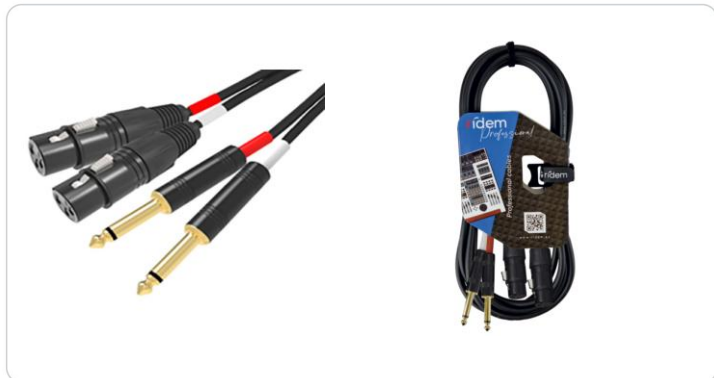

KARMA®

— GLEMM — rídem —

SCHEDA TECNICA / TECHNICAL SHEET

RDM C93

Cable 2 x XLR F / 2 x 6.3mm - 3mt

Professional audio cable with gold-plated metal connectors for maximum conductivity. On one side there are two female XLR connectors while on the other end of the cable there are two mono 6.3mm Jack connectors. Ideal for connecting mixers, amplified speakers or in general for any audio connection that requires these connectors. Length: 3m