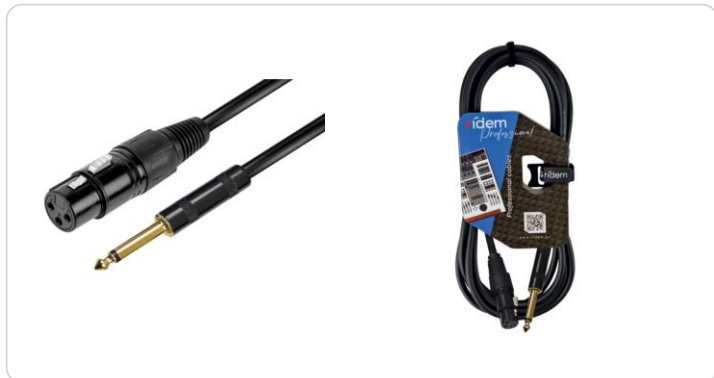

KARMA®

— GLEMM — rídem —

SCHEDA TECNICA / TECHNICAL SHEET

RDM C76

XLR F / Jack 6.3mm mono cable - 6mt

Professional microphone cable with 6.3mm mono metal connector and female XLR.
Length: 6m

DOWNLOAD 

Scarica ora
il catalogo aggiornato