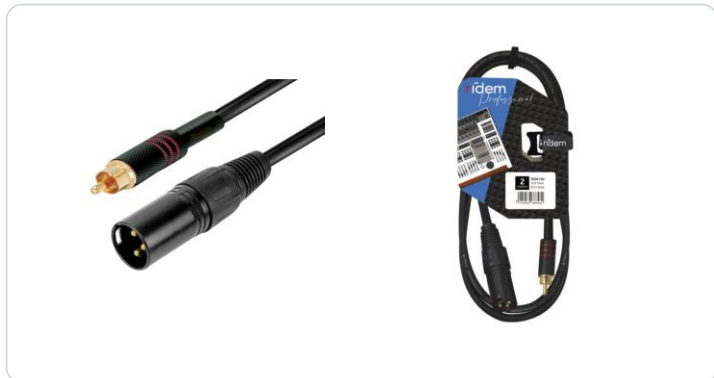

KARMA®

— GLEMM — rídem —

SCHEDA TECNICA / TECHNICAL SHEET

RDM C62

XLR M - RCA M audio cable 2mt

Professional audio cable for connecting a mixer to an amplifier equipped with an XLR M /RCA M connector
Length: 2m