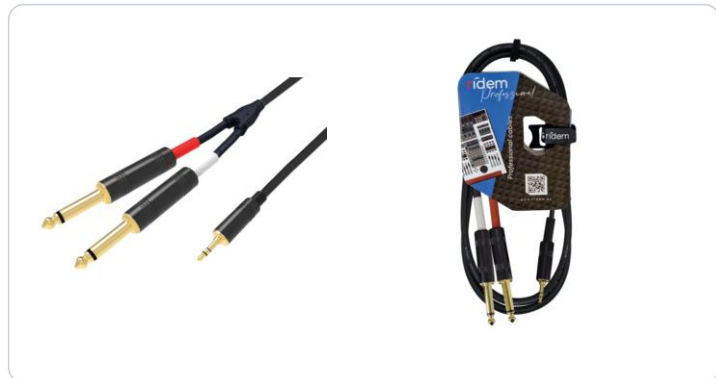

KARMA®

— GLEMM — rídem —

SCHEDA TECNICA / TECHNICAL SHEET

RDM C41-5

Cable 3.5mm ST- 2x6.3mm mono

Professional cable with gold metal connectors. On one side there is a 3.5mm stereo connector, on the other 2 mono 6.3mm jacks. The 5.5mm section cable is particularly flexible and shielded to avoid signal dispersion. It is proposed wrapped with a Velcro strap. Cable length: 1.5m