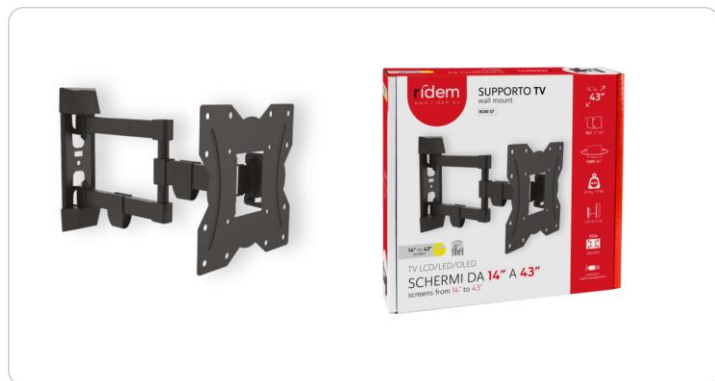

KARMA®

— GLEMM — rídem —

SCHEDA TECNICA / TECHNICAL SHEET

RDM S7

Tiltable TV stand from 14" to 43".

DOWNLOAD 

Scarica ora
il catalogo aggiornato

SCOPRI TUTTE LE NOVITÀ
SUL NOSTRO SITO

www.karmaitaliana.it

8015439900076

TV mount applicable to the wall with a distance of 5.5 to 41.5 cm.
Fits 14" to 43" screens with VESA 100*100 100*200 200*200 fixing holes.
Entirely made of metal and black in colour, it can bear a load of no less than 35Kg. Tilt -3 +10°