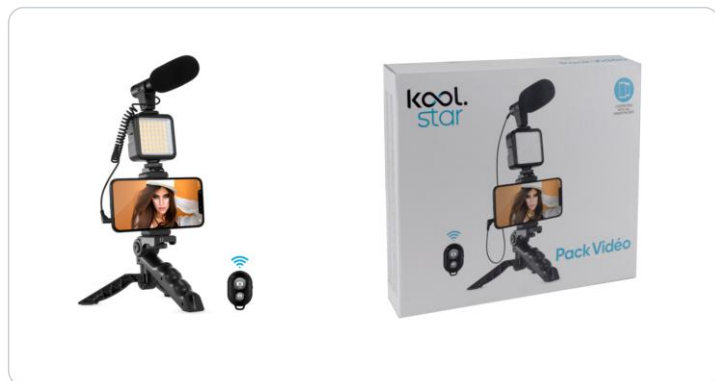

KARMA®

— GLEMM — rîdem —

SCHEDA TECNICA / TECHNICAL SHEET

PACK VIDEO

Kit 5 articoli per video e selfie

Color	Black
Weight	0,6
Product dimensions	2 arms (35 and 54) cm
Power supply	Through USB
Notes	Light ring diam: 9cm