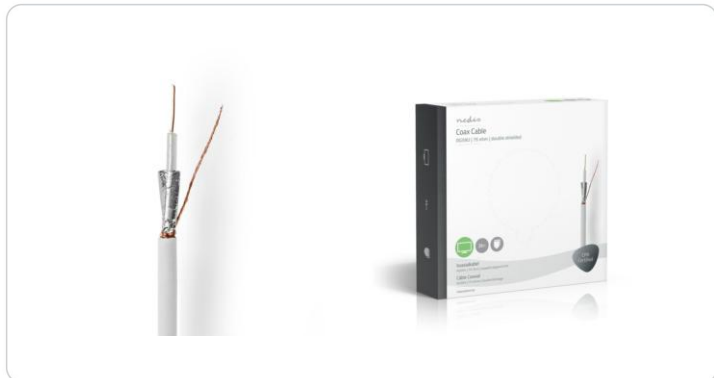

KARMA®

— GLEMM — rídem —

SCHEDA TECNICA / TECHNICAL SHEET

COAX 25

Cavo coassiale TV 25mt

Standard coaxial cable, wound on a 25 meter reel, for the distribution of analogue TV signals. The cable offers a sufficient level of attenuation and double shielding against signal interference inside and outside the home. The RG59U type has an external diameter of 6 mm, a 3.36 mm dielectric and offers 75 Ohm impedance.