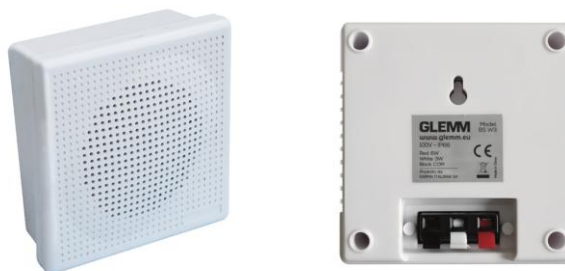

PRODUCT TECHNICAL SHEET

30 June 2024

BS W3

6W in-wall speaker

Compact in-wall speaker operating at 70 or 100V with a maximum power of 6W. It includes a 3" woofer and it is made in ABS. It is possible to set 3W or 6W operation. It can be easily installed and is IP 44 rated.

Woofer dimension	3" (7,5 cm)
Transformer	70-100V
Frequency response	150Hz - 12 KHz
Kind of speaker	Passive
Material	Plastic (ABS)
RMS power	3W
Max power	6
Color	white
Weight	0.4
Product dimensions	120 x 120 x 60mm