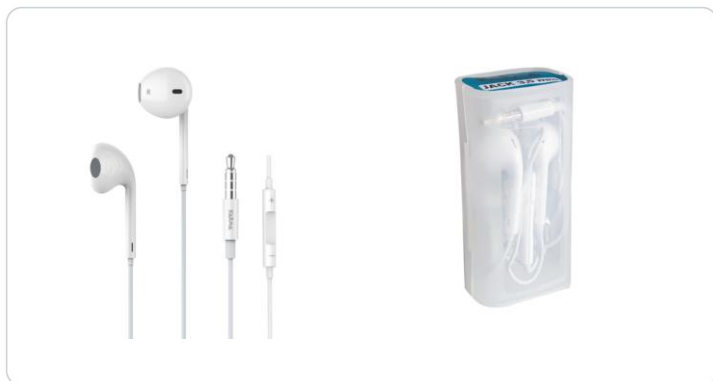

KARMA®

— GLEMM — rídem —

SCHEDA TECNICA / TECHNICAL SHEET

HPT 3M

Earphones with 3.5mm jack

It can be connected to the smartphone through the 3,5mm connector and is endowed with a small volume control with answer key directly on the cable. The audio quality is excellent, both for music and for calls. Its particularly sensitive microphone picks up perfectly your voice. It is sold in a 10 unit carton and it can be inserted into the specific counter display for shops (ESP HPT).

Plug	3,5mm 4pin Stereo Jack
Kind of headphone/ earphones	earphone
Adjustable volume	Yes, volume control on the cable
Impedance	32 Ohm
Frequency response	20Hz-20KHz
Color	white
Weight	0,006

DOWNLOAD 

Scarica ora
il catalogo aggiornato