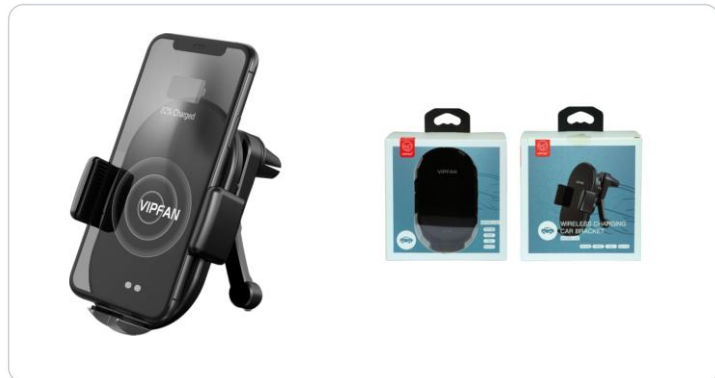

# KARMA®

— GLEMM — rîdem —

SCHEDA TECNICA / TECHNICAL SHEET

## CH H3

Wireless motorized phone holder

Motorized wireless car charger for phones endowed with Qi charging system. It is compatible both with Android and with Apple systems. It comes with a motorized infrared mechanism that tightens the mobile phone when inserted and releases it automatically with the push of a button. It can be used for smartphones with screens up to 6,5". The charging system is capable of delivering power up to 10W for fast charging. It can be applied to the air vents with a simple gesture and offers excellent stability. Some specific protections avoid overheating and overloads of the phone.