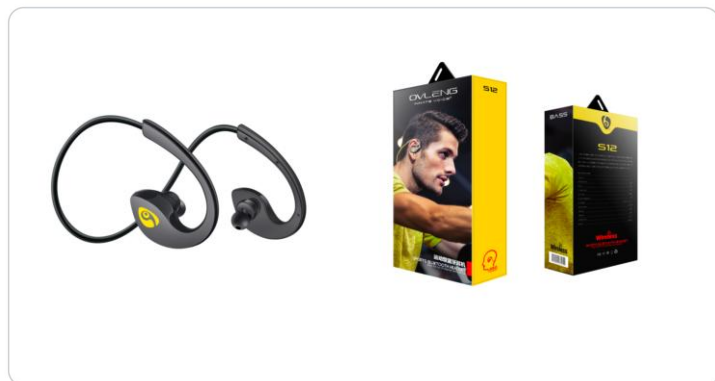

KARMA®

— GLEMM — rídem —

SCHEDA TECNICA / TECHNICAL SHEET

S12

Black sport bluetooth earphones

DOWNLOAD 

Scarica ora
il catalogo aggiornato

SCOPRI TUTTE LE NOVITÀ
SUL NOSTRO SITO

www.karmaitaliana.it

6950854600137

Designed for sports and for music playback. Ergonomic and comfortable design: our Bluetooth earphones are light and comfortable to wear, thanks to the inserts that adhere perfectly to the ear and the soft and flexible arches that guarantee stability. No more worrying about headphones falling out of your ears. They recharge in about 1 hour and have an autonomy of up to about 10 hours. The bluetooth transmission standard is 5.0 for maximum acoustic performance and maximum energy savings.