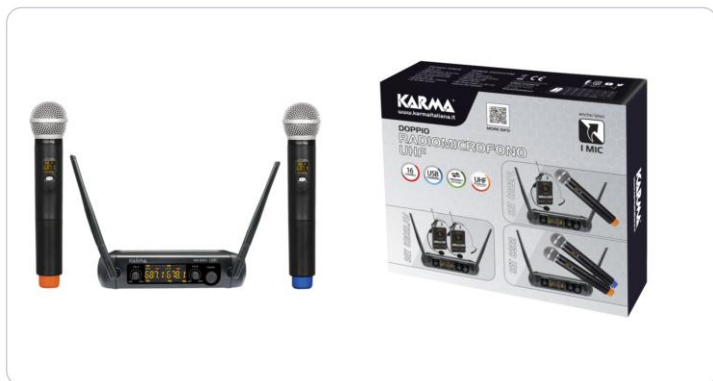

# KARMA®

— GLEMM — rídem —

SCHEDA TECNICA / TECHNICAL SHEET

## SET 8202

Dual UHF wireless handheld microphone

Dual wireless handmic operating in UHF band. Both the microphones and the receiving base are endowed with display for the operating frequency control and battery charge level.

The receiving base is powered by an ordinary USB socket (cable and power adaptor included). Thanks to this peculiarity it can be connected to amplified speakers, mixers, power banks, notebooks or any device endowed with USB socket. Another exclusive feature is the possibility to change the operating frequency (16 channels available) directly from the microphone, rather than from the base. Thanks to the practical XLR and Jack 6,3 mm sockets it is possible to obtain an easy and professional connection.