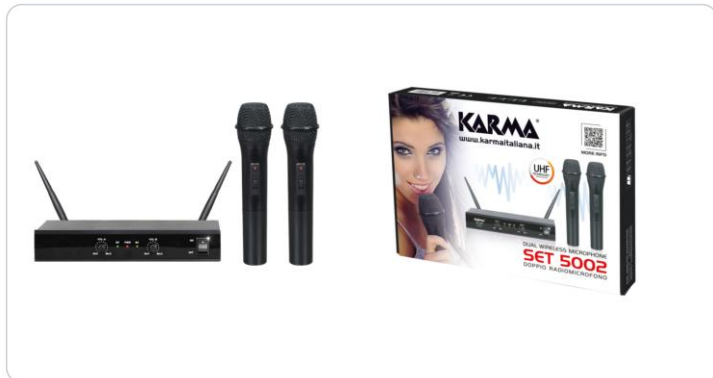

# KARMA®

— GLEMM — rídem —

SCHEDA TECNICA / TECHNICAL SHEET

## SET 5002

Dual UHF handheld wireless microphone

Dual handheld wireless microphone operating in UHF band with operating range of about 50m. The receiver can be powered through an ordinary micro USB cable (adaptor included), while the microphones work with 1,5V AA batteries.

The base can be connected by means of a 6,3mm jack (cable included) to a mixer or an amplifier. The two microphones' volumes can be adjusted separately. A led indicates the battery charge status.

Available frequencies:

679.100/663.100 - 682.300/666.100 - 685.200/669.100 - 688.300/672.100 - 690.800/675.200

Autonomy	8 hours
Output connectors	6,3 mm Jack
Display	No
Diversity system	No
Frequency type	UHF
Operating range	50 m
Receiver dimensions	210 x 37 x 155 mm
Frequency response	30 Hz - 20 KHz
Carrying case	No
Color	Black
Weight	1,2
Product dimensions	210 x 37 x 155 mm
Power supply	Through USB