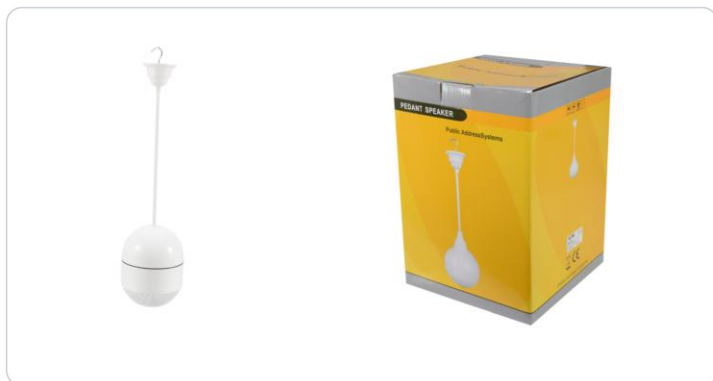

KARMA®

— GLEMM — rídem —

SCHEDA TECNICA / TECHNICAL SHEET

CSR 230

30W pendant loudspeaker

100 VOLT ABS

DOWNLOAD 

Scarica ora
il catalogo aggiornato

SCOPRI TUTTE LE NOVITÀ
SUL NOSTRO SITO

www.karmaitaliana.it

8015439302306

White pendant speaker with transformer for 100V systems. Suitable to be hanged on ceilings, it has a maximum extension of 65cm. It offers an excellent frequency response.

Tweeter Dimensions	1"
Woofers dimension	5" (12,5cm)
Transformer	Interl transformer for 100V use
Frequency response	90 Hz - 18KHz
Sensitivity	91dB
Kind of speaker	Passive
Material	Plastic (ABS)
Operating voltage	100V
RMS power	15W
Color	White
Weight	1,1
Product dimensions	180 x 180 x 650