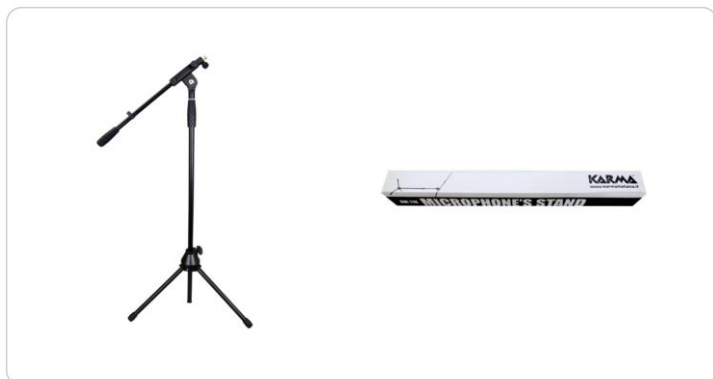

# KARMA®

— GLEMM — rîdem —

SCHEDA TECNICA / TECHNICAL SHEET

## AM 11K

Microphone stand

ALUMINIO

Orientable microphone stand, adjustable in height from 1 mt to 1,76 mt. Realized completely in metal, it is particularly solid. The upper extensible shaft allows to adjust exactly the position of the microphone. It is endowed with standard thread on the top to apply microphone clamps.

<b>Material</b>	aluminium
<b>mix &amp; max height</b>	100 - 176 mm
<b>Top arm</b>	46-83 cm
<b>Cable holder</b>	Yes
<b>Color</b>	Black
<b>Weight</b>	2
<b>Product dimensions</b>	290 x 200 x 890 mm

DOWNLOAD 