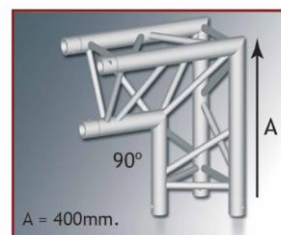

Puoi trovare articoli correlati, accessori ed aggiornamenti su:

www.karmaitaliana.it

Inoltre potrai scaricare i nostri cataloghi in formato PDF per:

- DeeJay - Mixer & Disco Light - Microfoni e raddiomicrofoni - Alimentatori / accessori - Staffe porta TV - Amplificazione stereo - Diffusori passivi / amplificati - Sicurezza

3510361600186