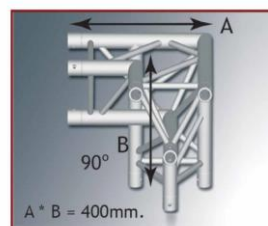

Puoi trovare articoli correlati, accessori ed aggiornamenti su:

www.karmaitaliana.it

Inoltre potrai scaricare i nostri cataloghi in formato PDF per:

- DeeJay - Mixer & Disco Light - Microfoni e raddiomicrofoni - Alimentatori / accessori - Staffe porta TV - Amplificazione stereo - Diffusori passivi / amplificati - Sicurezza

000000000000