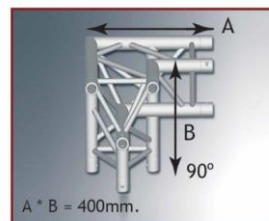

PRODUCT TECHNICAL SHEET

30 June 2024

A 30704L

TRIO 220 3 ways 90° left corner

Corner for TRIO DECO 220 truss structures
Tube in extruded aluminium
Dimensions: 40 x 40 cm
Corner: 90° (left)
Weight: 4 kg

Puoi trovare articoli correlati, accessori ed aggiornamenti su: